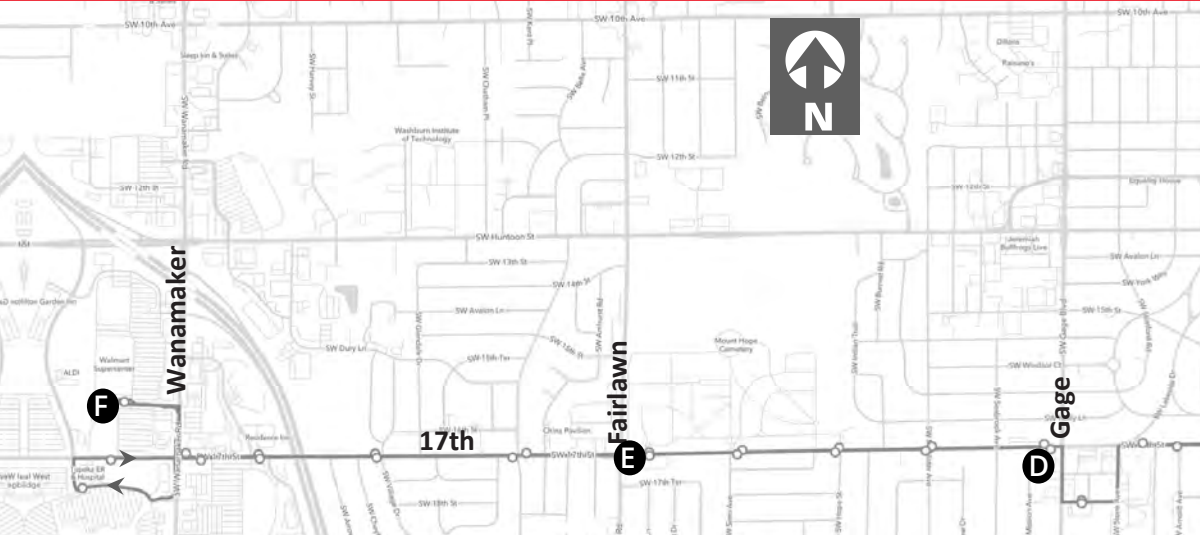

# 17 WEST 17TH

OUTBOUND					
OSS	Topeka @ 17th	17th @ Lane	17th @ Gage	17th @ Fairlawn	Walmart West
A	B	C	D	E	F
6:45	6:51	6:53	7:00	7:02	7:10
7:45	7:51	7:53	8:00	8:02	8:10
<b>8:45</b>	<b>8:51</b>	<b>8:53</b>	<b>9:00</b>	<b>9:02</b>	<b>9:10</b>
<b>9:45</b>	<b>9:51</b>	<b>9:53</b>	<b>10:00</b>	<b>10:02</b>	<b>10:10</b>
<b>10:45</b>	<b>10:51</b>	<b>10:53</b>	<b>11:00</b>	<b>11:02</b>	<b>11:10</b>
<b>11:45</b>	<b>11:51</b>	<b>11:53</b>	<b>12:00</b>	<b>12:02</b>	<b>12:10</b>
<b>12:45</b>	<b>12:51</b>	<b>12:53</b>	<b>1:00</b>	<b>1:02</b>	<b>1:10</b>
<b>1:45</b>	<b>1:51</b>	<b>1:53</b>	<b>2:00</b>	<b>2:02</b>	<b>2:10</b>
<b>2:45</b>	<b>2:51</b>	<b>2:53</b>	<b>3:00</b>	<b>3:02</b>	<b>3:10</b>
<b>3:45</b>	<b>3:51</b>	<b>3:53</b>	<b>4:00</b>	<b>4:02</b>	<b>4:10</b>
<b>4:45</b>	<b>4:51</b>	<b>4:53</b>	<b>5:00</b>	<b>5:02</b>	<b>5:10</b>
<b>5:45</b>	<b>5:51</b>	<b>5:53</b>	<b>6:00</b>	<b>6:02</b>	<b>6:10</b>

### MAP KEY

- Time Point
- Bus Stop

For real-time information on this and other routes, please use the DoubleMap mobile app or website at <http://topekametro.doublemap.com/map>

### P.M. times in bold

Shaded timepoints indicate trips on both weekdays and Saturdays.

Route deviation to Hope Street Academy weekdays only during the school year on the following INBOUND (Eastbound) runs: 7:22 AM & 3:22 PM

INBOUND					
Walmart West	17th @ Fairlawn	17th @ Gage	17th @ Lane	Topeka @ 15th	QSS
F	E	D	C	G	A
6:11	6:20	6:22	6:29	6:33	6:40
7:11	7:20	7:22	7:29	7:33	7:40
8:11	8:20	8:22	8:29	8:33	8:40
9:11	9:20	9:22	9:29	9:33	9:40
10:11	10:20	10:22	10:29	10:33	10:40
11:11	11:20	11:22	11:29	11:33	11:40
12:11	12:20	12:22	12:29	12:33	12:40
1:11	1:20	1:22	1:29	1:33	1:40
2:11	2:20	2:22	2:29	2:33	2:40
3:11	3:20	3:22	3:29	3:33	3:40
4:11	4:20	4:22	4:29	4:33	4:40
5:11	5:20	5:22	5:29	5:33	5:40
6:11	6:20	6:22	6:29	6:33	6:40